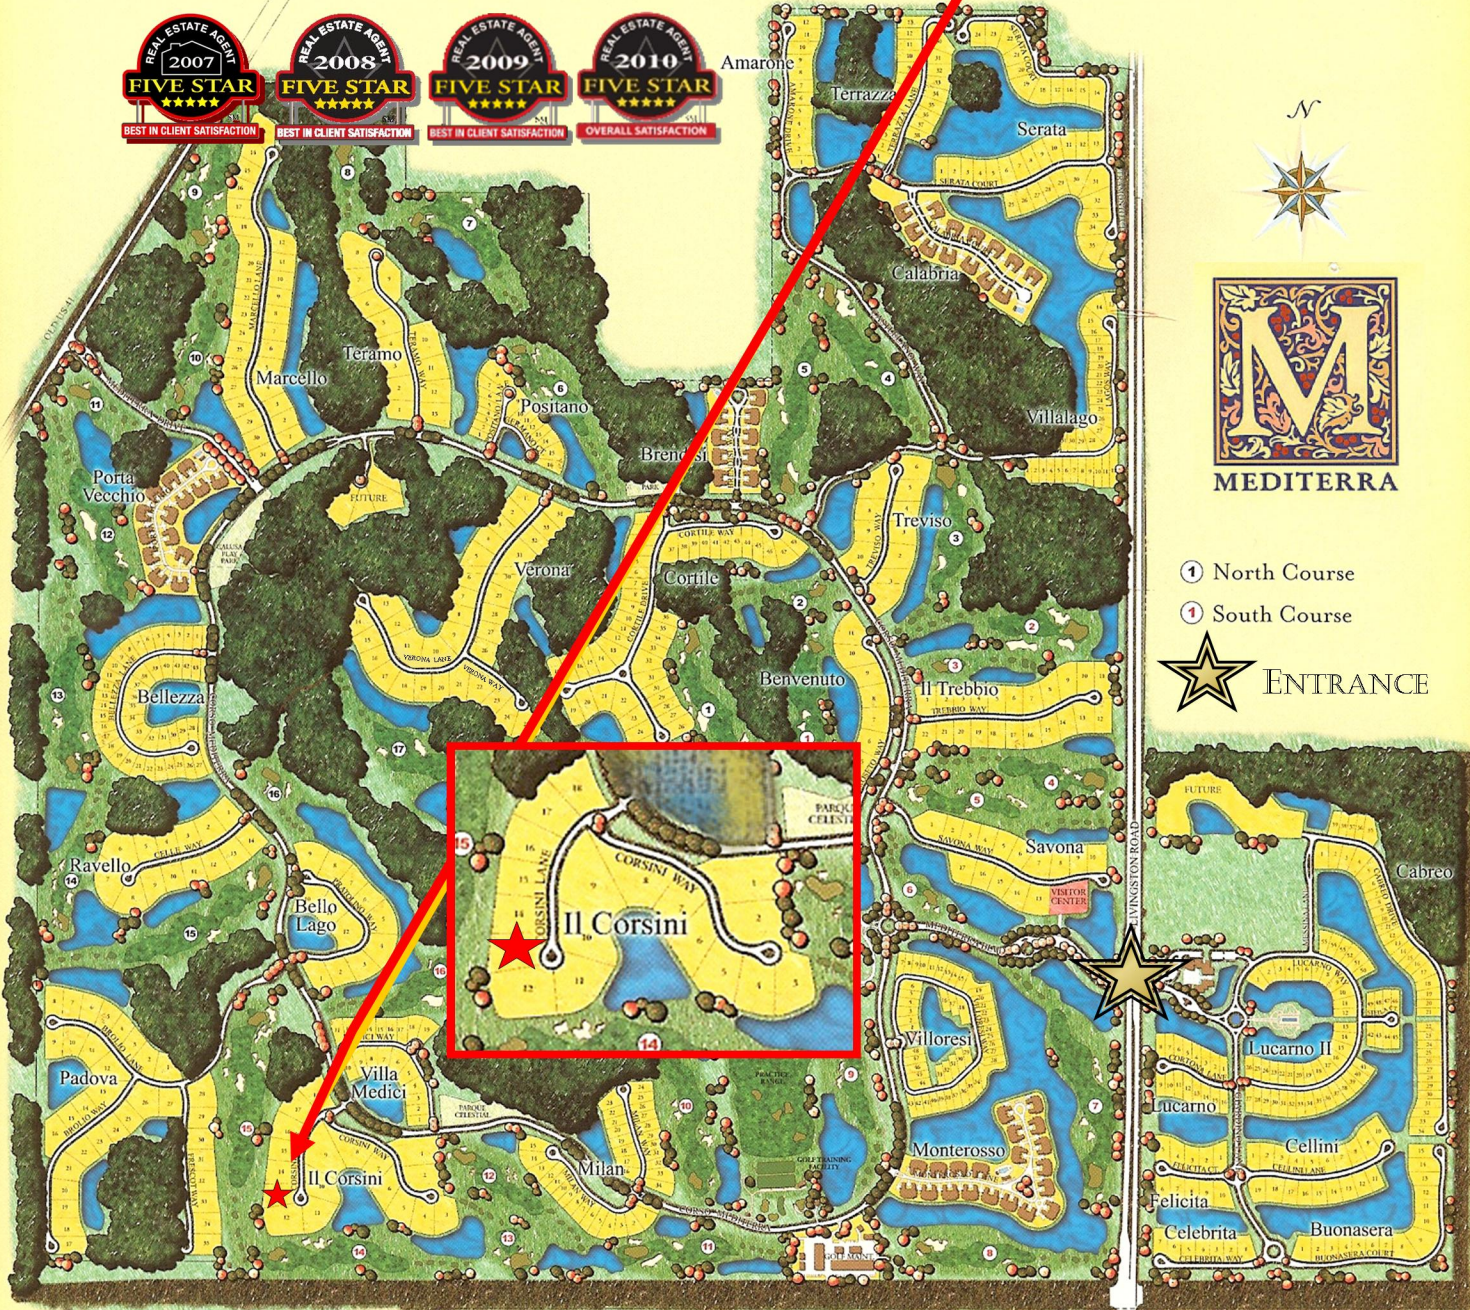

Pam Weekly
239-877-4253

Roy Weekly
239-877-4254

WEEKLY
REALTY GROUP LLC

Office: 239-793-8762

Roy@TeamWeekly.com

Pam@TeamWeekly.com

IL CORSINI
15303 Corsini Lane

- ① North Course
- ② South Course
- ★ ENTRANCE

Single-family Neighborhoods

- | | | |
|------------|------------|---------|
| Amarone | Cortile | Ravello |
| Bello Lago | Felicita | Savona |
| Benvenuto | Il Corsini | Serata |
| Buonasera | Il Trebbio | Teramo |
| Celebrita | Marcello | Treviso |
| Cellini | Padova | Verona |